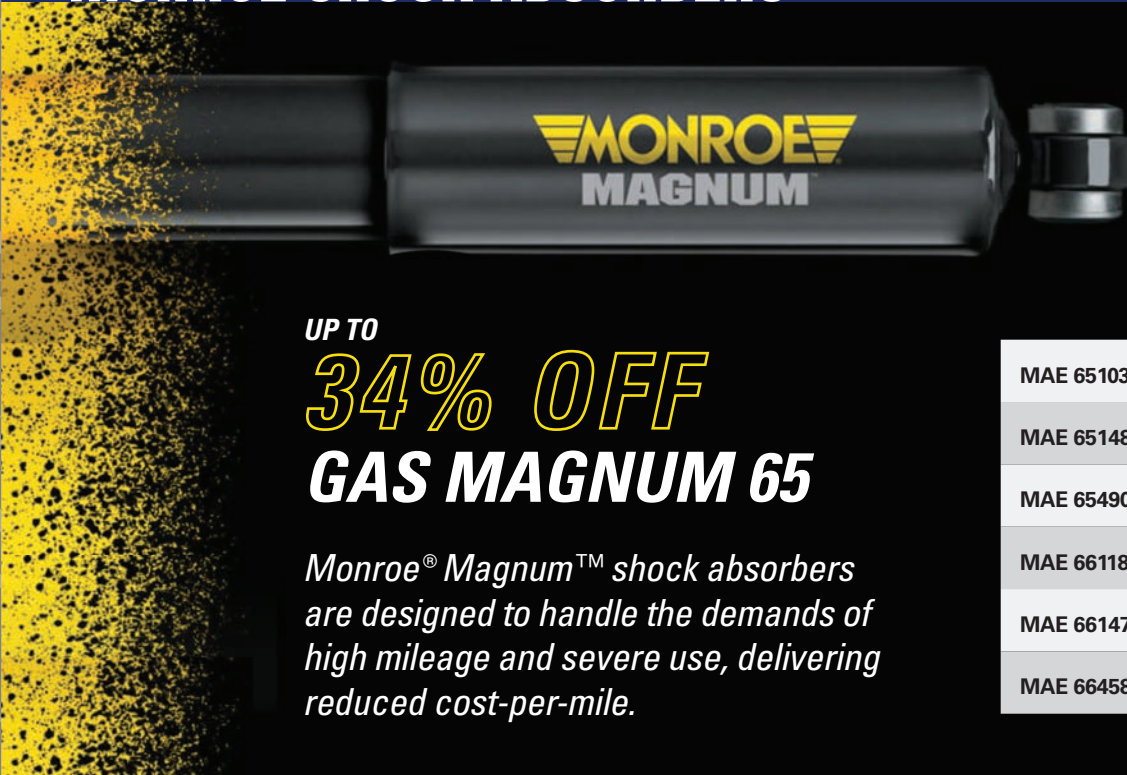

LUCKY DEALS FOR DAYS

March Parts & Service Specials

YOUNGTRUCKS.COM

MARCH PARTS SPECIALS

All prices valid through March 31st, 2024, while supplies last.

MONROE SHOCK ABSORBERS

UP TO
34% OFF
GAS MAGNUM 65

Monroe® Magnum™ shock absorbers are designed to handle the demands of high mileage and severe use, delivering reduced cost-per-mile.